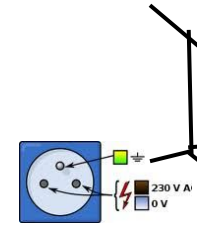

BANDA STAGEPLAN DIGITAL WORLD

PA IN L/R

monitor 1
ways 1

monitor 2
ways 2

WE NEED:

- 11 pc. STANDS: k-m 210/9 <http://produkte.k-m.de/en/Mic-stands/Floor-stands/210-9-Microphone-stand-black>
- 6 pc. 0,5L bottle drinking water without bubbles