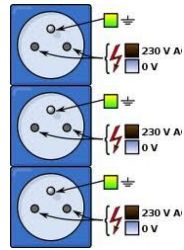

BANDA STAGEPLAN DIGITAL WORLD

PA IN L/R

monitor 1
ways 1

monitor 2
ways 2

WE NEED:

- 11 pc. STANDS: k-m 210/9 <http://produkte.k-m.de/en/Mic-stands/Floor-stands/210-9-Microphone-stand-black>
- 6 pc. 0,5L bottle drinking water without bubbles