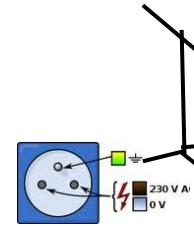

BANDA STAGEPLAN DIGITAL WORLD

PA IN L/R

monitor 1
ways 1

monitor 2
ways 2

WE NEED:

- 11 pc. STANDS: k-m 210/9 <http://produkte.k-m.de/en/Mic-stands/Floor-stands/210-9-Microphone-stand-black>
- 6 pc. 0,5L bottle drinking water without bubbles